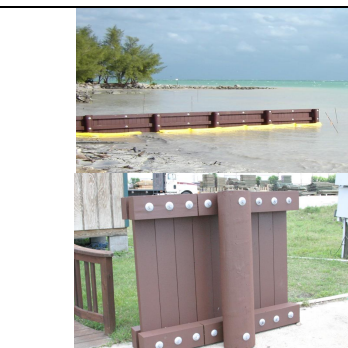

Call us to discuss your project.

1 (800) 460-8627

Arches

Polymer Coated Wood
Amazing Longevity

Solid Straight Poles – NO TAPER

Timber & Beam Trusses

Timber Trusses

Polymer Coated Wave Break